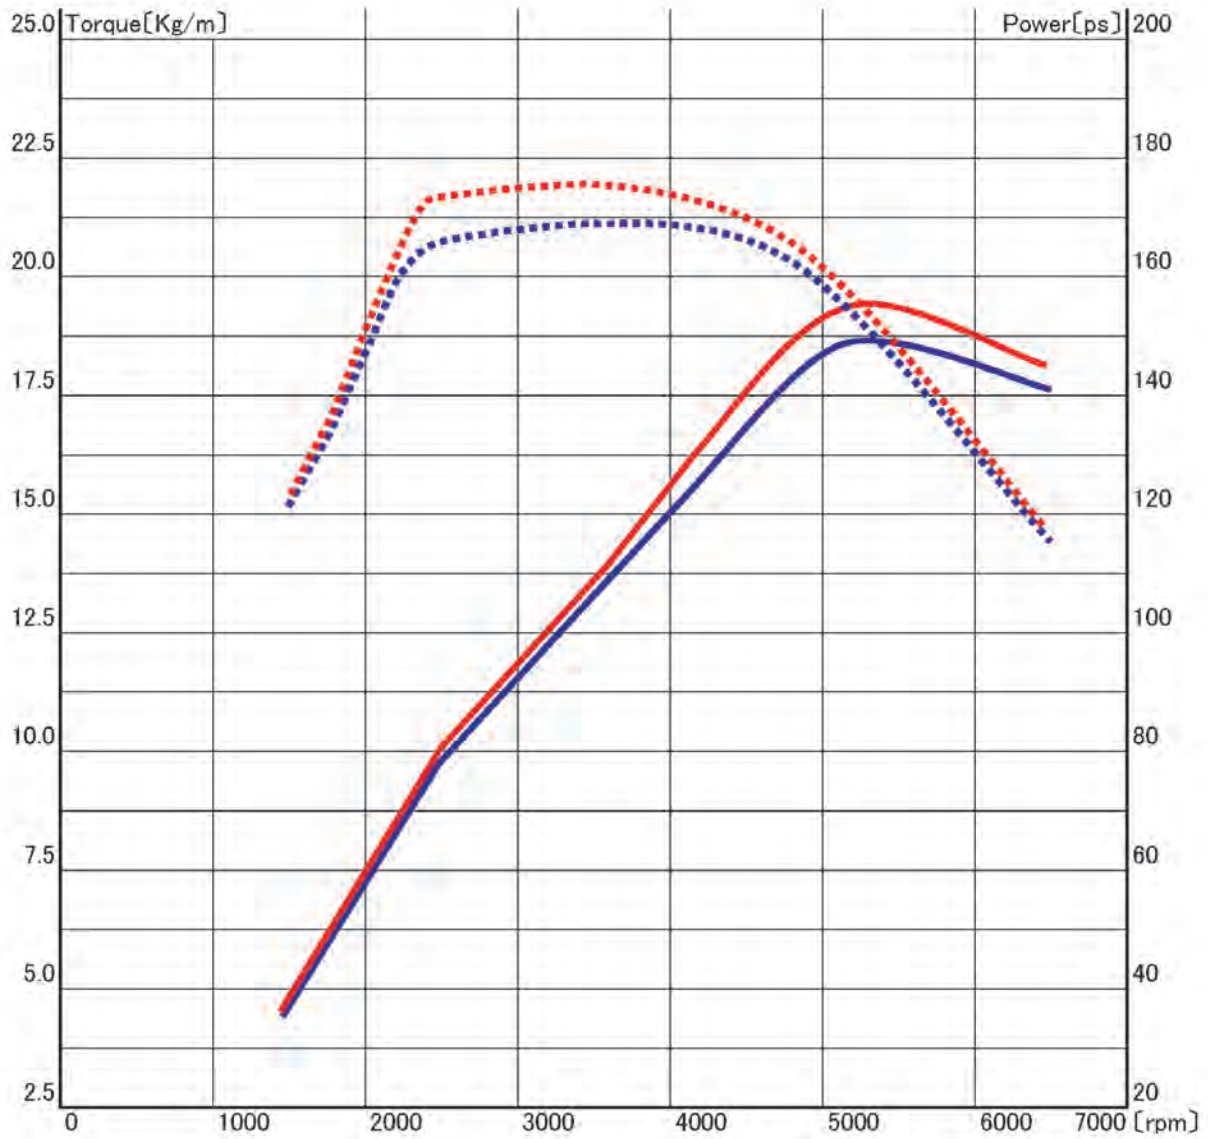

POWER DATA GRAPH / PLASMA DIRECT Data

Vehicle Data : Volkswagen Golf4 GTI

	Stock Max.Power	149.3 [ps]	/	5264 [rpm]
	Stock Max.Torque	21.0 [Kg/m]	/	3521 [rpm]
	Plasma Direct Max.Power	155.2 [ps]	/	5305 [rpm]
	Plasma Direct Max.Torque	21.9 [Kg/m]	/	3443 [rpm]