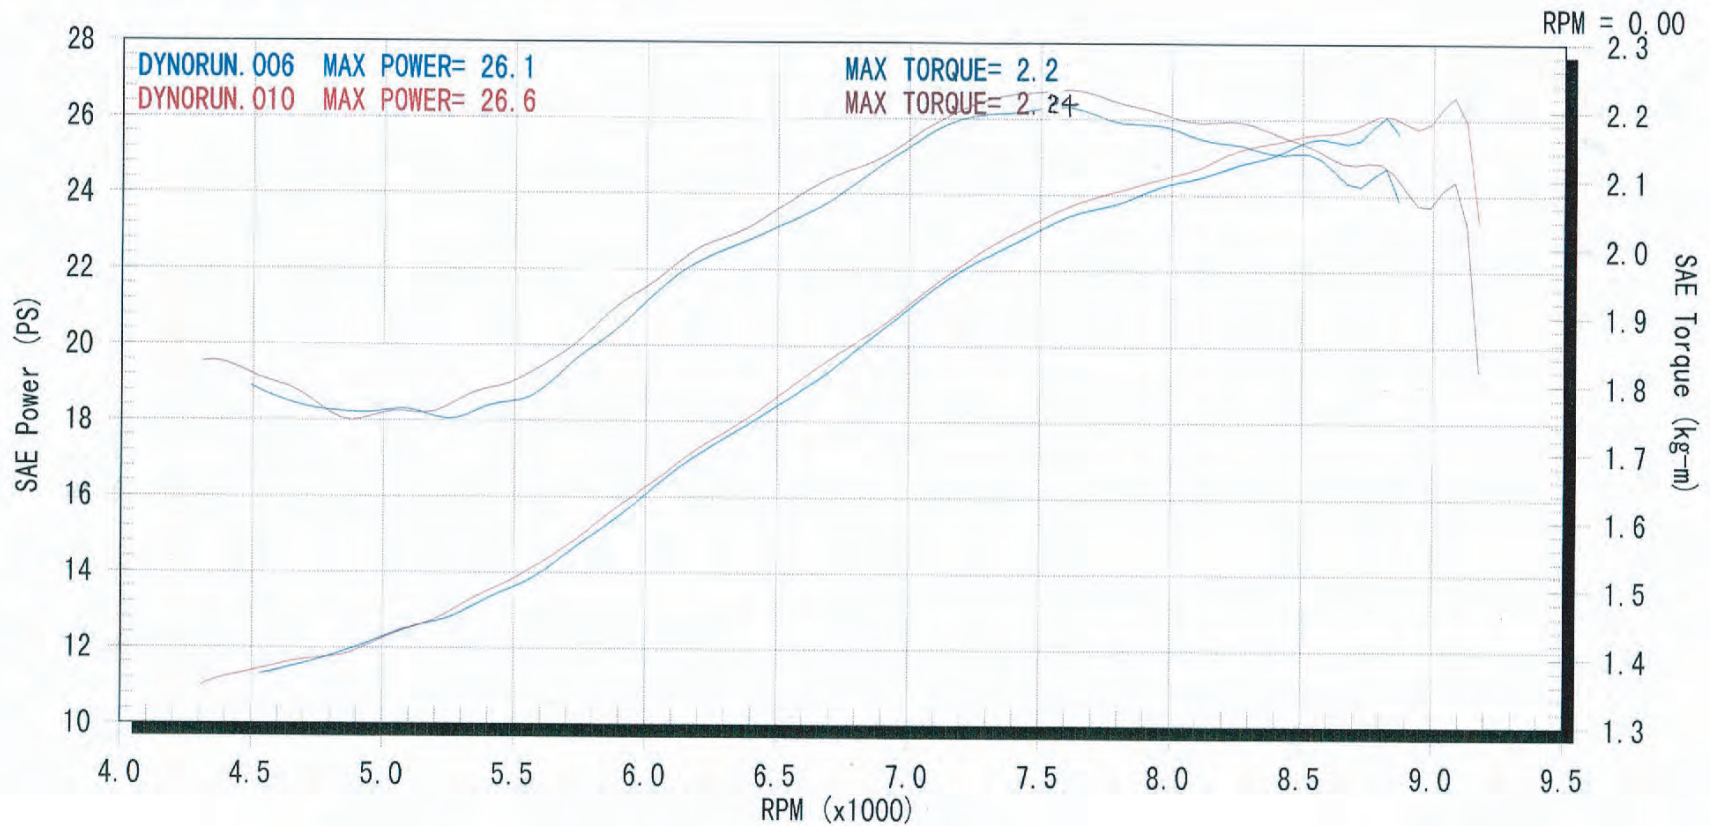

DYNOJET Performance Evaluation Program

 DYNORUN.006 STDR0 04/02/05 12:01:56
DYNORUN.010 STDR0 04/02/05 12:38:48

DYNORUN.006 STD R0 04/02/05 12:01:56
STD

DYNORUN.010 STD R0 04/02/05 12:38:48
Plasma booster