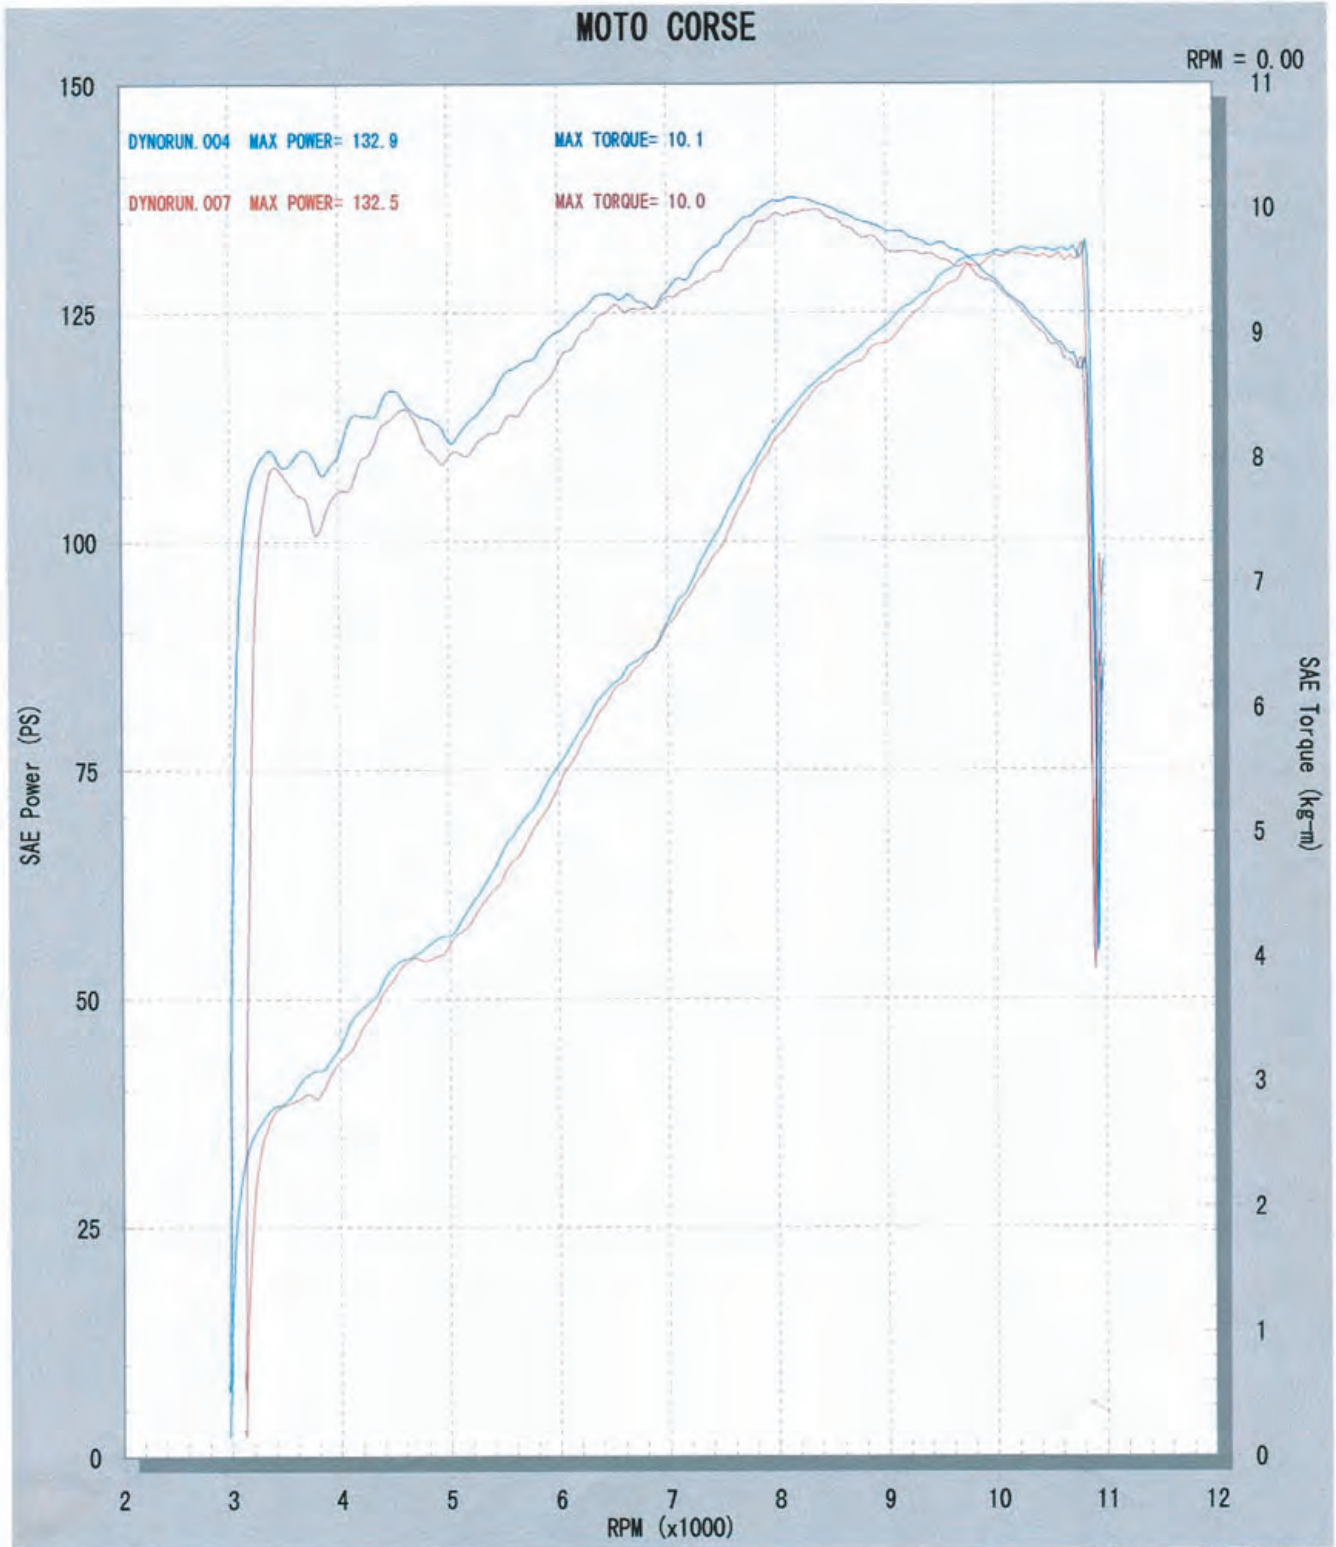

DYNORUN.004 MOTO CORSE 54 FULL-EX CPU PLASMA*RO 04/03/31 15:07:10
DYNORUN.007 MOTO CORSE 54 FULL-EX CPU* RO 04/03/31 15:09:16

DYNORUN.004 MOTO CORSE 54 FULL-EX CPU PLASMA* RO 04/03/31 15:07:10

DYNORUN.007 MOTO CORSE 54 FULL-EX CPU* RO 04/03/31 15:09:16