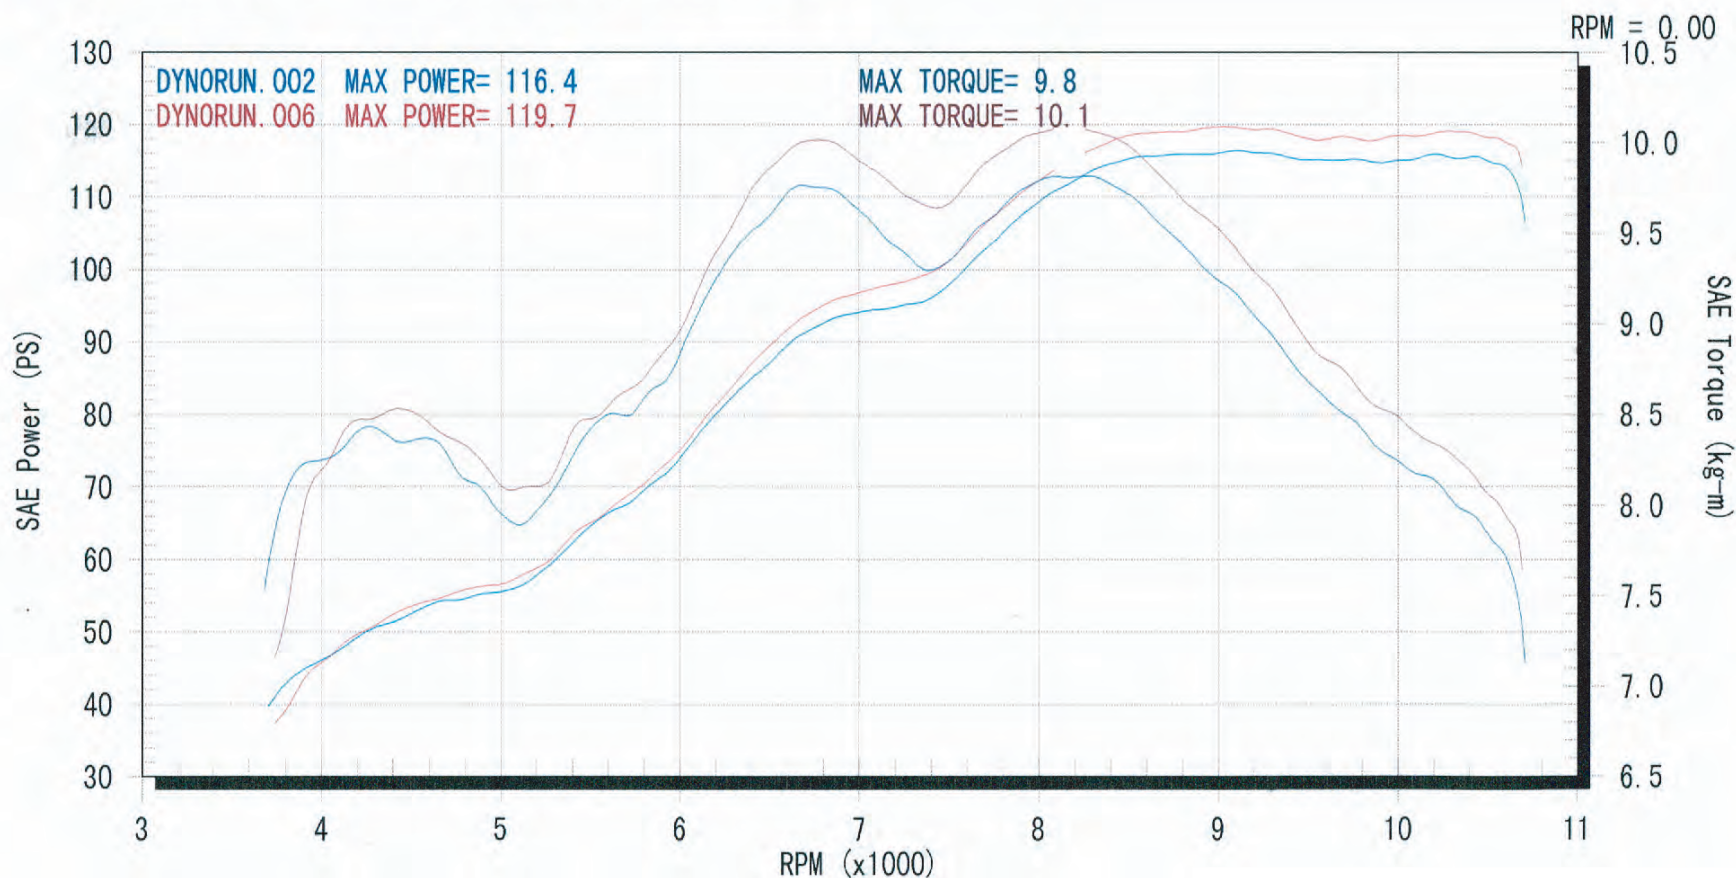

# WinPEP **DYNOJET Performance Evaluation Program**

DYNORUN.002 STD RO 04/02/05 13:20:38  
 DYNORUN.006 Plasma booster RO 04/02/05 14:18:48

DYNORUN.002	STD	RO	04/02/05 13:20:38
DYNORUN.006	Plasma booster	RO	04/02/05 14:18:48
	Plasmabooster		