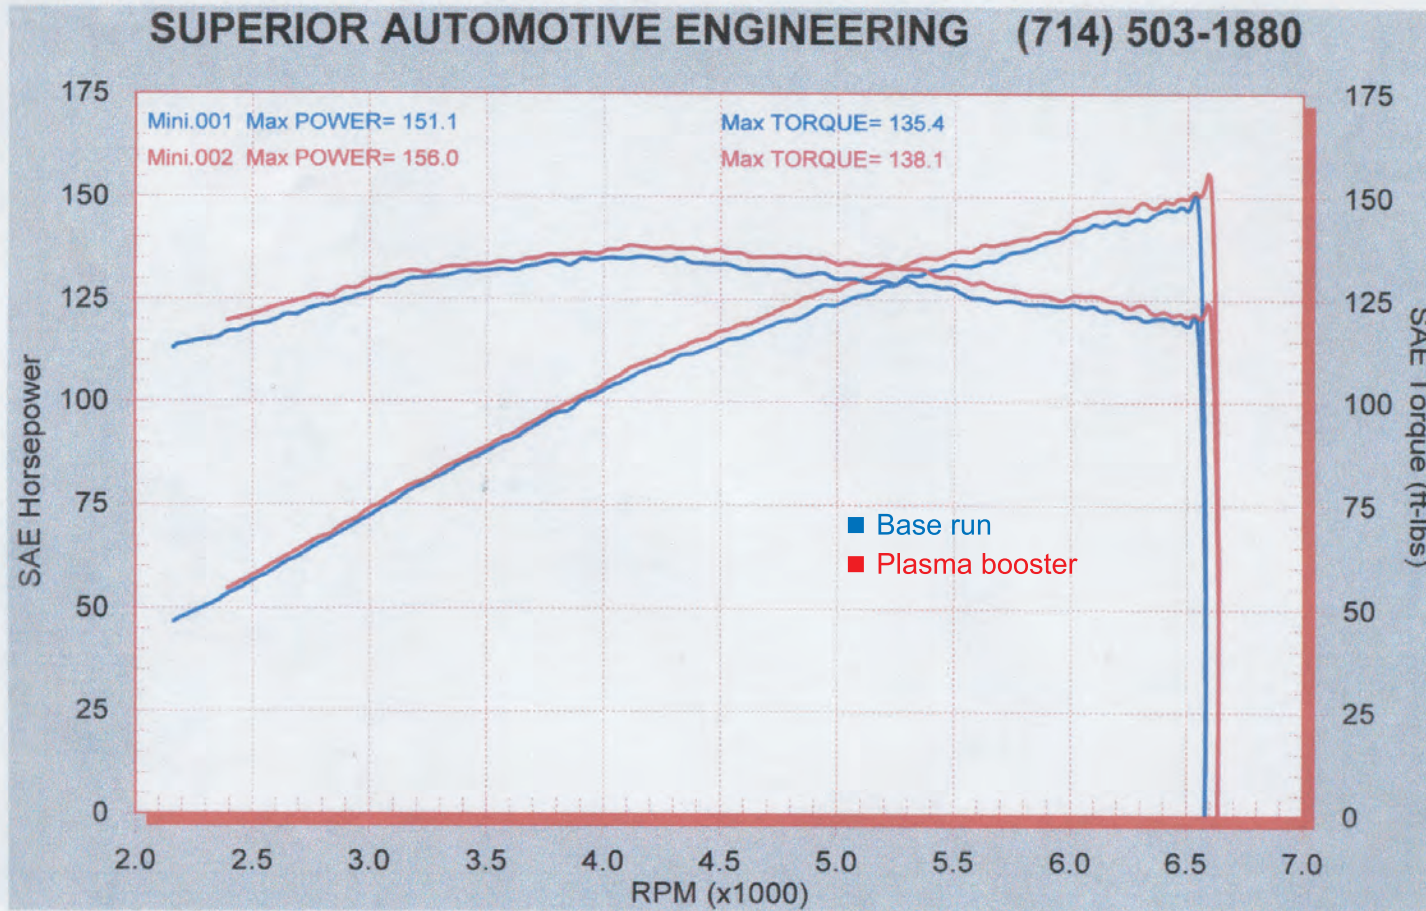

MINI Cooper S, Stock vs Plasma Booster Ignition

■ Mini.001 Cooper S / base run RO 3/31/2003 3:22:30 PM
■ Mini.002 Cooper S / Plasma enhancer RO 3/31/2003 3:45:00 PM

Mini.001 Cooper S / base run RO 3/31/2003 3:22:30 PM
Peter Horvath